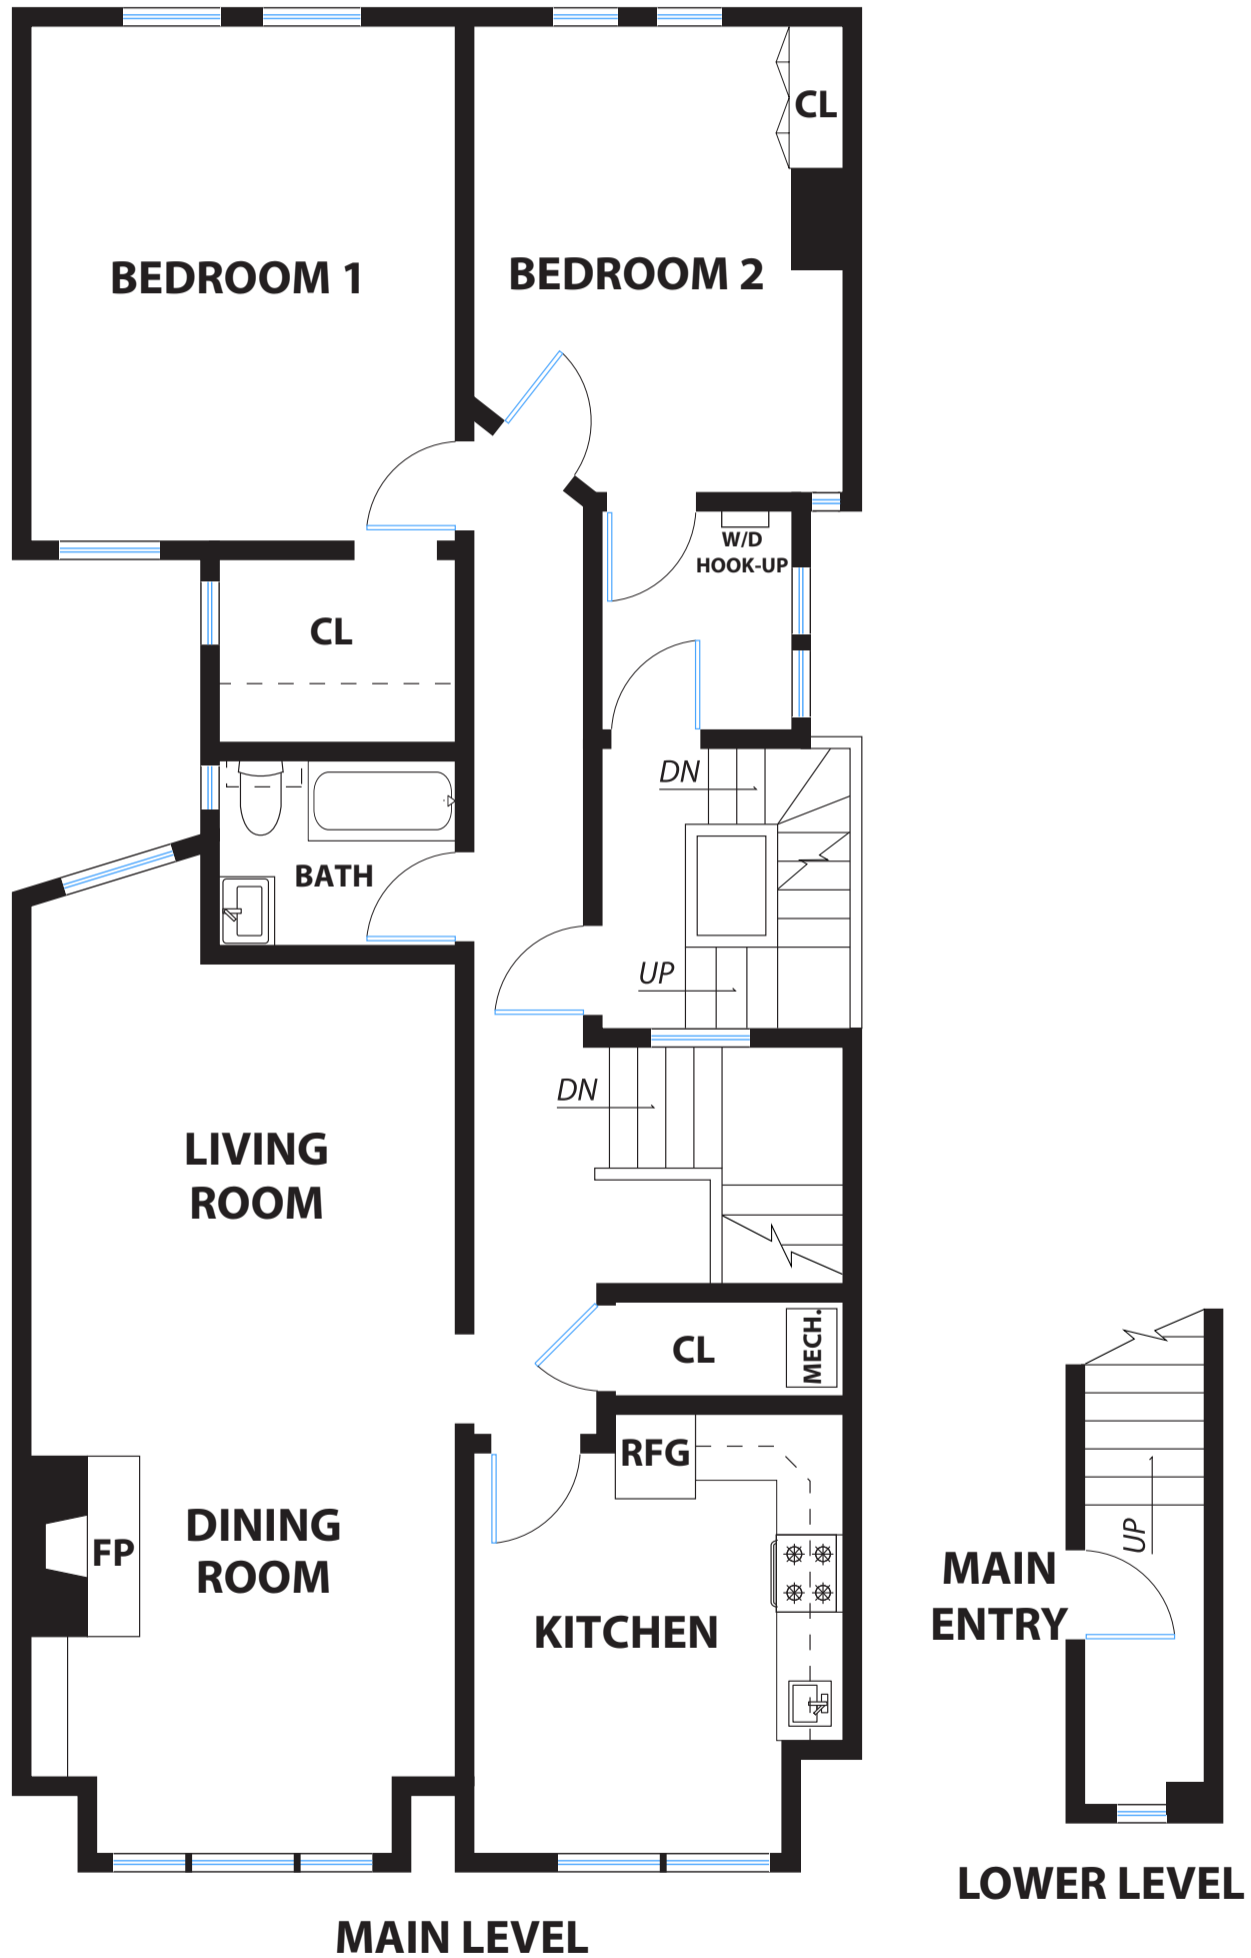

6020 CALIFORNIA STREET

SAN FRANCISCO

PROPERTY SQ FT INFORMATION

MEASUREMENTS CALCULATED TO THE INTERIOR WALLS

LIVING SPACE: 1171 SQ FT

* Main House: 1171 Sq Ft

DISCLAIMER: RENDERING BY OPEN HOMES PHOTOGRAPHY. ALL MEASUREMENTS ARE APPROXIMATE AND MAY NOT BE EXACT.
DO NOT RELY ON THE ACCURACY OF THIS FLOOR PLAN WHEN DETERMINING THE PRICE OF A PROPERTY OR MAKING DECISIONS
REGARDING BUYING OR SELLING OF PROPERTIES WITHOUT INDEPENDENT VERIFICATION.